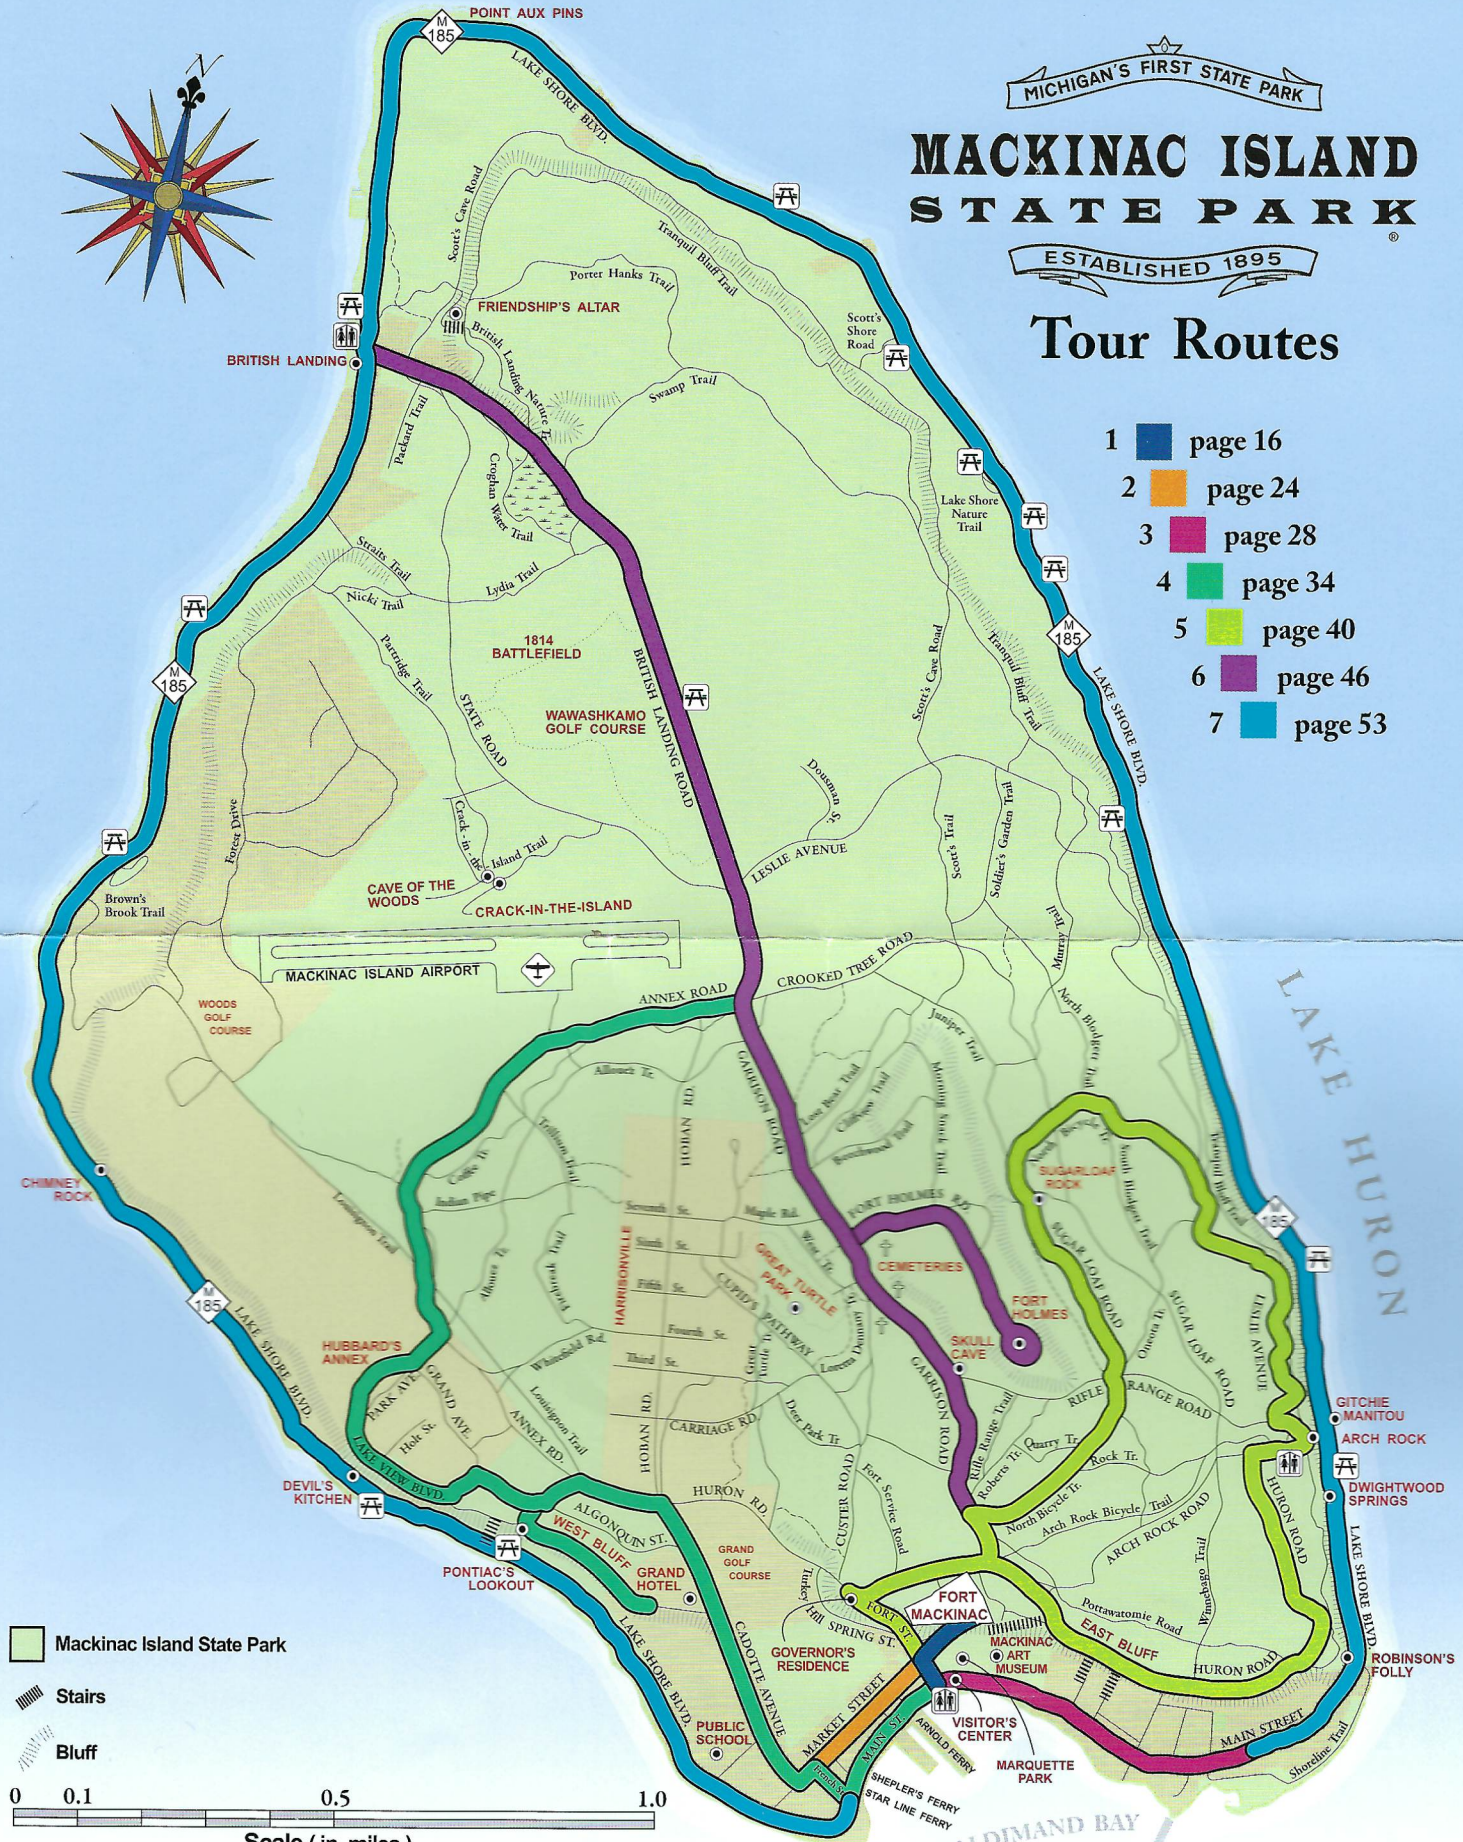

MICHIGAN'S FIRST STATE PARK

MACKINAC ISLAND STATE PARK

ESTABLISHED 1895

Mackinac Island State Park

Stairs

Bluff

Scale (in miles)

© Mackinac Island State Park Commission

MICHIGAN'S FIRST STATE PARK

MACKINAC ISLAND STATE PARK

ESTABLISHED 1895

Tour Routes

- 1 ■ page 16
- 2 ■ page 24
- 3 ■ page 28
- 4 ■ page 34
- 5 ■ page 40
- 6 ■ page 46
- 7 ■ page 53

■ Mackinac Island State Park

Stairs

Bluff